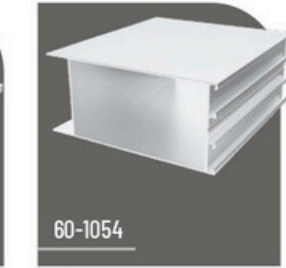

MANUEL KAPI

Hafif alüminyum malzemesi ile minimalist tasarımı ve estetik görüntüsüyle öne çıkıyor. Farklı profil seçenekleri sayesinde kişisel tercihinize uygun özelleştirmeler yapabilirsiniz. Bahçenizi modern ve güvenli bir şekilde tamamlar.

MANUAL DOOR

Its minimalist design with lightweight aluminium material provides an aesthetic appearance. With different profile options, you can make customizations according to your personal preference. It complements your garden in a modern and safe way.

60-1071

60-1014

60-1012

60-1052

60-1054

60-1041

60-1001

60-1006

60-1057

60-1053

60-1050