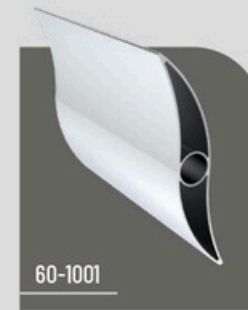

KARE BAĞLANTI PİMİ
SQUARE CONNECTOR PIN

60-1001

S TİPİ PANEL
S TYPE FENCE PROFILE