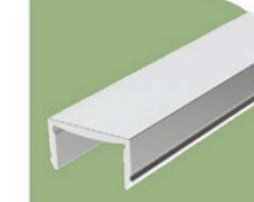

60-1002

DİKME PROFİL
FENCE STRUT PROFILE

60-1041

Z TİPİ PANEL
Z TYPE FENCE PROFILE

60-1005

LED DİKME KAPAĞI
FENCE LED STRUT COVER

60-1004

DİKME PROFİL KAPAĞI
FENCE STRUT PROFILE COVER